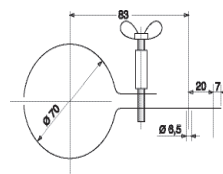

FASTENING with fixing clamp

item no.:
599-001-001