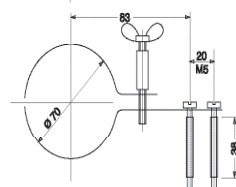

Our Lumolux-lamps are available in different versions. More information available on request!

SPARE PARTS

replacement lamp 18 W
T26
item no.: 213-920-005

replacement lamp 36 W
T26
item no.: 213-920-006

replacement lamp 58 W
T26
item no.: 213-920-007

FASTENING with fixing clamp

item no.:
599-001-001

item no.:
599-001-002

item no.:
599-001-003

item no.:
599-001-004

item no.:
599-001-016