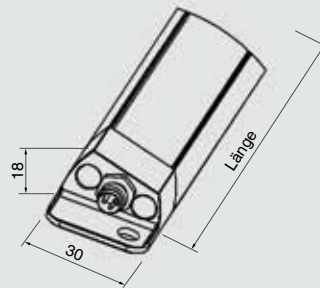

CarLift 10 / 416

System of protection: IP 67

LED

Al-box

Plug connection M 8

Inclusive cable set with plug M 8

CarLift 10 / 416

Type	Cover plate	Item no.	Voltage	Power	Luminous	Dimension
CarLift 10 / 416	PC	591-153-002	24 V / DC	22 W	1700 flux	18 x 30 x 1540 mm

Power supply stabilized

Power: 60 W

Item no.: 213-820-206

Voltage: 100-240 V / 50-60 Hz / 24 V / DC

Tested and awarded

Development and production of
Techmalux lamps conform to
European Standards.

Precision engineering
Plastics processing
Lighting Technology