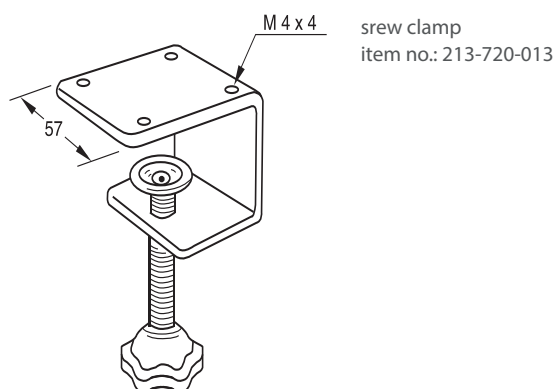

ACCESSORIES