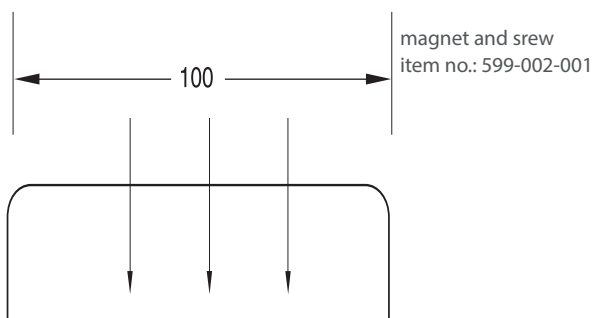

ACCESSORIES