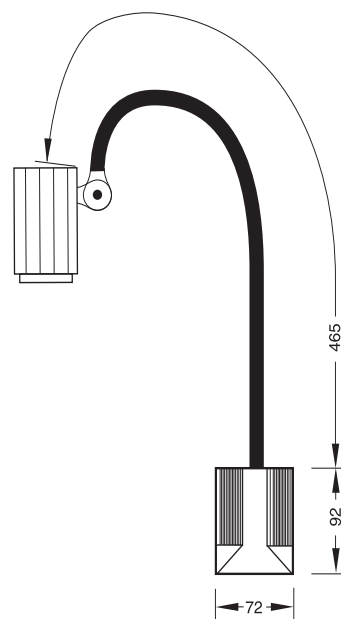

Gammalux F

System of protection	IP65 (Head)
Series	Halogen lamp
Lamp arm length	465 mm (flexible)
Radiation angle	10°
Power	20 W
Voltage	230 V or 24 V
Item nos.	596-006-001 596-006-003

CHARACTERISTICS / ADVANTAGE

- workplace lamp
- flexible workplace lamp - flexible arm
- halogen lamp
- various types of connection voltage available

Gammalux F

TYPE	ITEM NO.	POWER	EMISSION ANGLE	ARM LENGTH / MM	VOLTAGE	POWER LINE
Gammalux F	596-006-001	20 W	10 °	flexible 465	230 V	1,6 m
Gammalux F	596-006-003	20 W	10 °	flexible 465	24 V	1,6 m

ACCESSORIES

replacement lamp 12 V / 20 W
QR-LP
item no.: 213-900-021

glass
item no.: 230-050-101

DRAWING

FASTENING