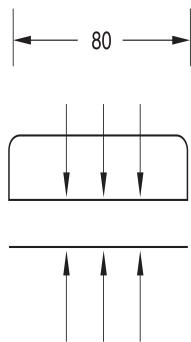

ACCESSORIES