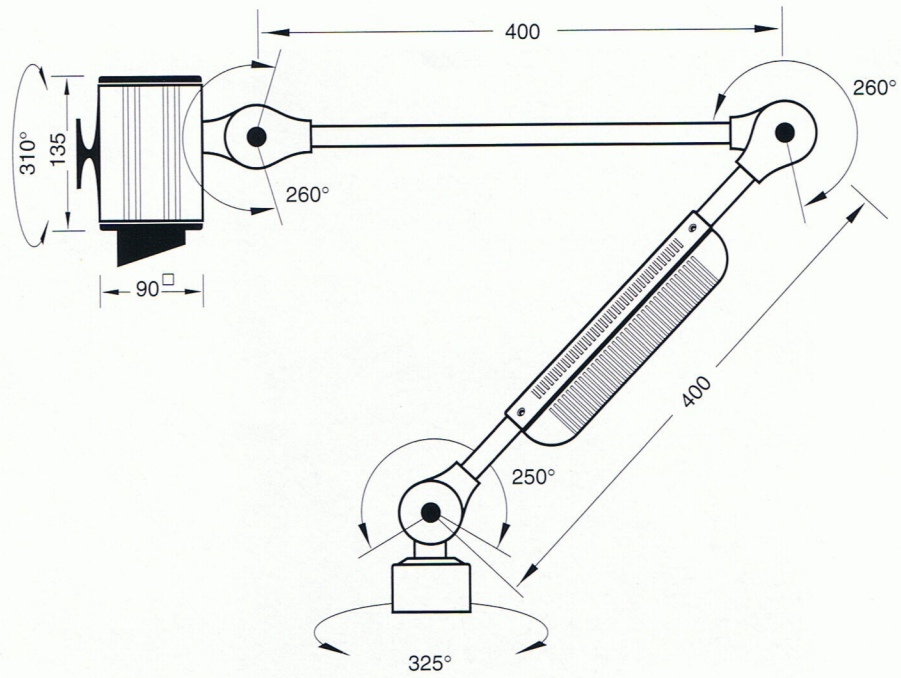

POLYLUX GN

Mounting

Accessories

Wall bracket
Item no.: 599-001-009