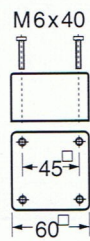

POLYLUX GN

Mounting

Accessories

Wall bracket
Item no.: 599-001-009