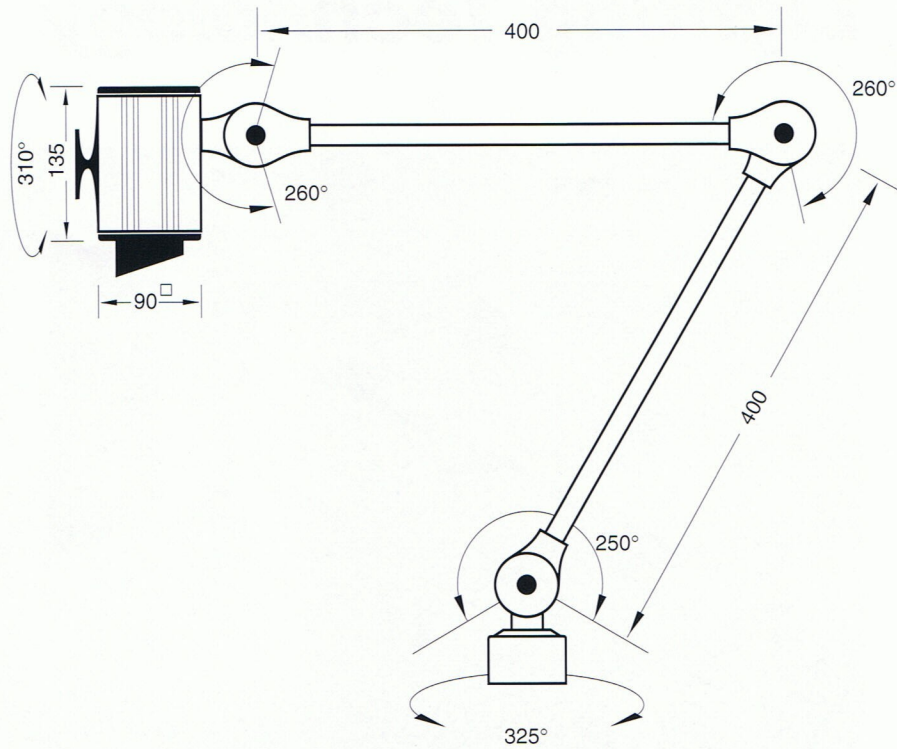

POLYLUX G

Mounting

Accessories

Wall bracket
Item no.: 599-001-009

Electrical accessories

Transformer without housing

Item no.:

50 VA 210-360-014
230 V ~ / 12 V

50 VA 210-360-021
230/400 V / 50 Hz / 24 V

75 VA 210-360-022
230/400 V / 50 Hz / 24 V

Transformer with housing

Item no.:

50 VA 210-360-011
230 V ~ / 12 V

FKB GmbH
Lighting