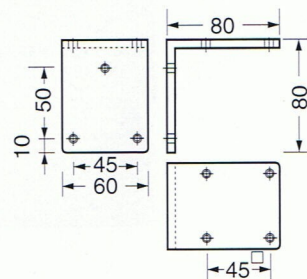

POLYLUX G

Mounting

Accessories

Wall bracket
Item no.: 599-001-009

Electrical accessories

Transformer without housing

Item no.:

50 VA 210-360-014
230 V ~ / 12 V