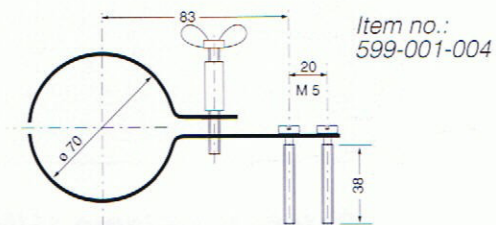

LUMOLUX K2

	A	B
13 W	200	115
18 W	225	145
26 W	250	165

Mounting

With a hexagonal nut M 40x1,5
Item no.: 213-700-104

With fixing collar
Item no.: 599-001-001 599-001-003
599-001-002 599-001-004

Advantages

- electrical connection and power supply cable protected from moisture and machine shavings
- easy, single nut assembly
- easy change of lamp

Mounting

Fixing collar

Replacement lamps for operation with electronic ballast

13 W Item no.: 213-920-013
18 W Item no.: 213-920-014

Replacement lamps for operation with compact ballast

26 W Item no.: 213-920-019