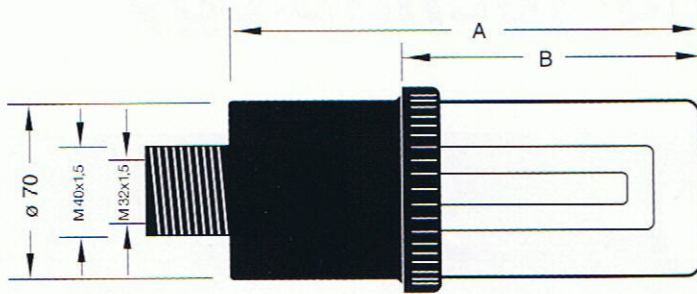

LUMOLUX K2

	A	B
13 W	200	115
18 W	225	145
26 W	250	165

Mounting

With a hexagonal nut M 40x1,5
Item no.: 213-700-104

With fixing collar
Item no.: 599-001-001 599-001-003
599-001-002 599-001-004

Advantages

- electrical connection and power supply cable protected from moisture and machine shavings
- easy, single nut assembly
- easy change of lamp

Mounting

Fixing collar

Replacement lamps for operation with electronic ballast

13 W Item no.: 213-920-013
18 W Item no.: 213-920-014

Replacement lamps for operation with compact ballast

26 W Item no.: 213-920-019