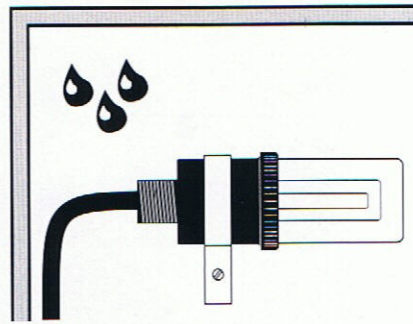

LUMOLUX K2

	A	B
13 W	200	115
18 W	225	145
26 W	250	165

Mounting

With a hexagonal nut M 40x1,5
Item no.: 213-700-104

With fixing collar
Item no.: 599-001-001 599-001-003
599-001-002 599-001-004

Advantages

- electrical connection and power supply cable protected from moisture and machine shavings
- easy, single nut assembly
- easy change of lamp

Mounting

Fixing collar

Replacement lamps for operation with electronic ballast

13 W Item no.: 213-920-013
18 W Item no.: 213-920-014

Replacement lamps for operation with compact ballast

26 W Item no.: 213-920-019