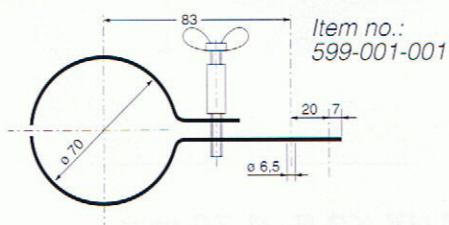

Mounting

Fixing collar

Replacement lamps for operation with electronic ballast

13 W Item no.: 213-920-013
18 W Item no.: 213-920-014

Replacement lamps for operation with compact ballast

26 W Item no.: 213-920-019