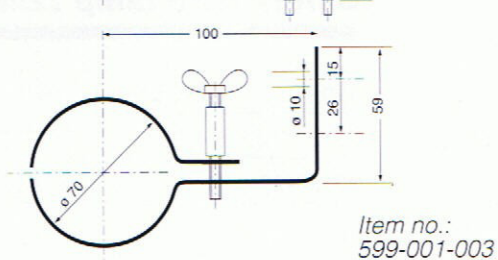

LUMOLUX K2

	A	B
13 W	200	115
18 W	225	145
26 W	250	165

Mounting

With a hexagonal nut M 40x1,5
Item no.: 213-700-104

With fixing collar
Item no.: 599-001-001 599-001-003
599-001-002 599-001-004

Advantages

- electrical connection and power supply cable protected from moisture and machine shavings
- easy, single nut assembly
- easy change of lamp

Mounting

Fixing collar

Replacement lamps for operation with electronic ballast

13 W Item no.: 213-920-013
18 W Item no.: 213-920-014

Replacement lamps for operation with compact ballast

26 W Item no.: 213-920-019