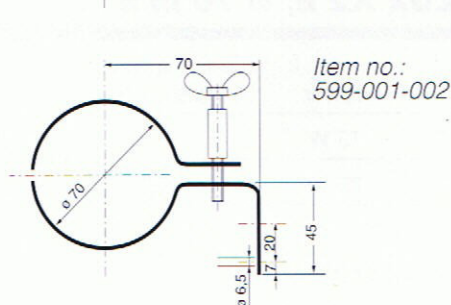

LUMOLUX K2

	A	B
13 W	200	115
18 W	225	145
26 W	250	165

Mounting

With a hexagonal nut M 40x1,5
Item no.: 213-700-104

With fixing collar
Item no.: 599-001-001 599-001-003
599-001-002 599-001-004

Advantages

- electrical connection and power supply cable protected from moisture and machine shavings
- easy, single nut assembly
- easy change of lamp

Mounting

Fixing collar

Replacement lamps for operation with electronic ballast

13 W Item no.: 213-920-013
18 W Item no.: 213-920-014

Replacement lamps for operation with compact ballast

26 W Item no.: 213-920-019