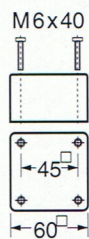

MONOLUX SP

Mounting

Accessories

Wall bracket
Item no.: 599-001-009

Electrical accessories

Transformer without housing

Item no.:
20 VA 210-360-005
230 V ~ / 12 V

Transformer with housing

Item no.:
20 VA 210-360-006
230 V ~ / 12 V