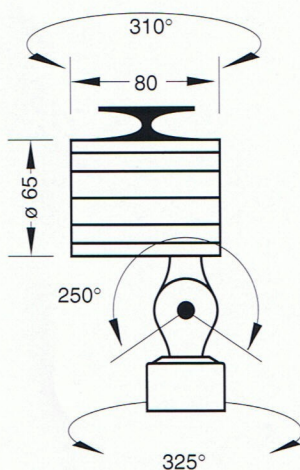

MONOLUX SP

Mounting

Accessories

Wall bracket
Item no.: 599-001-009

Electrical accessories

Transformer without housing

Item no.:
20 VA 210-360-005
230 V ~ / 12 V

Transformer with housing

Item no.:
20 VA 210-360-006
230 V ~ / 12 V