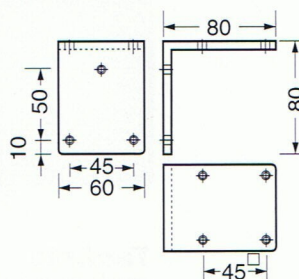

MONOLUX SP

Mounting

Accessories

Wall bracket
Item no.: 599-001-009

Electrical accessories

Transformer without housing

Item no.:
20 VA 210-360-005
230 V ~ / 12 V

Transformer with housing

Item no.:
20 VA 210-360-006
230 V ~ / 12 V